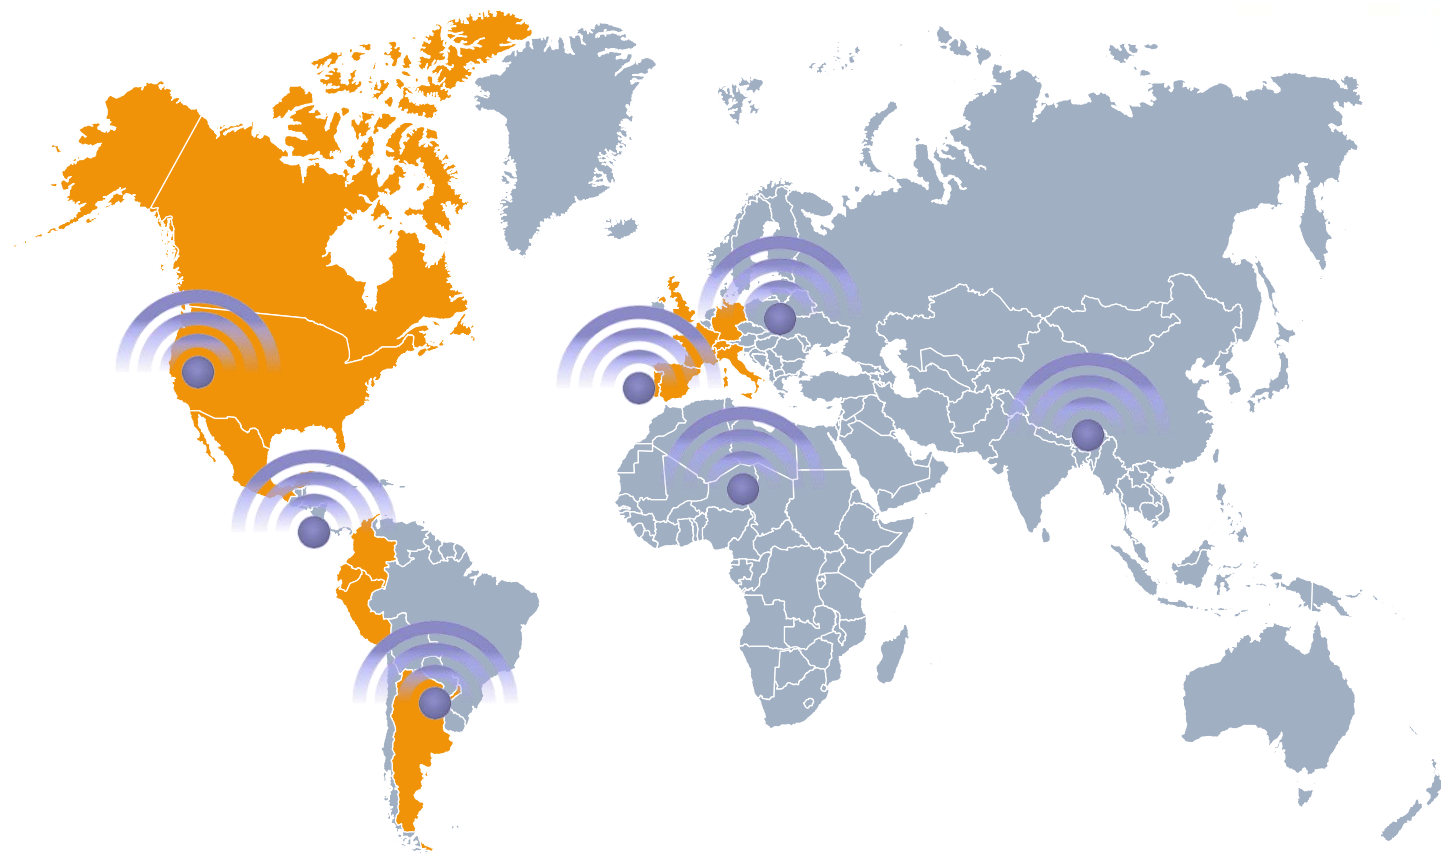

## Users connected

+ 300 000

## Turnover growth : Millions of euros

Headquarter in France

---

Direct presence through  
8 subsidiaries :

*Spain, Portugal, Germany,  
Mexico, Columbia, Equator, Peru,  
Argentina*

---

International presence  
through DOCAPOST group

*USA and UK*

---

International presence  
through our partners:

*Canada, Italy, Switzerland,  
Belgium*

---

**Customers and users in more than 25 countries**

Support our customers in their digital transformation by delivering secure and reliable solutions and ensure international coverage of their projects