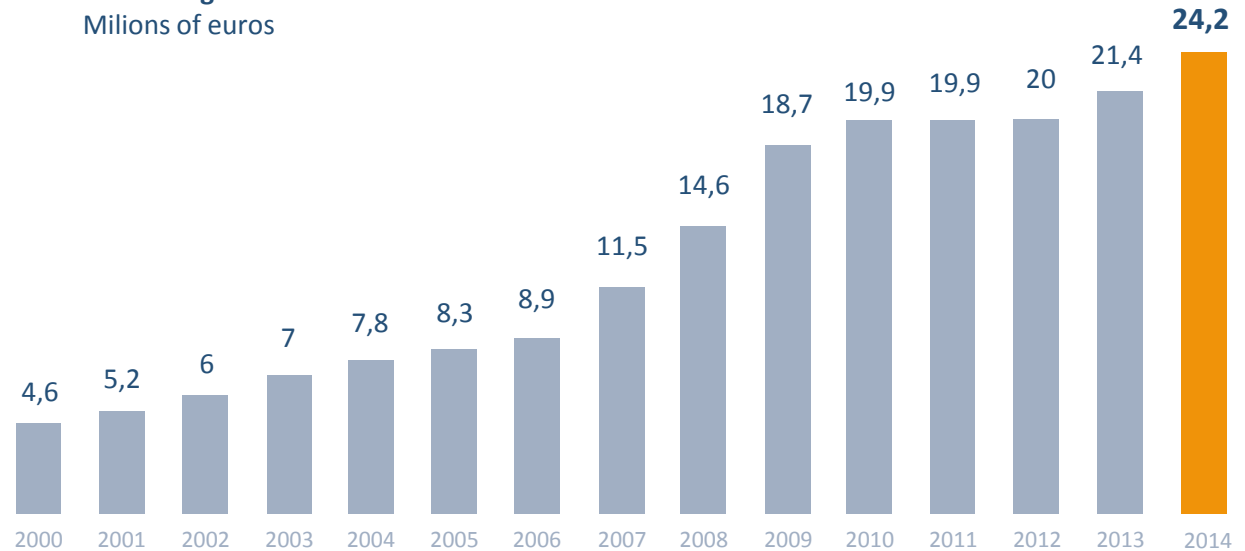

Turnover growth : Millions of euros